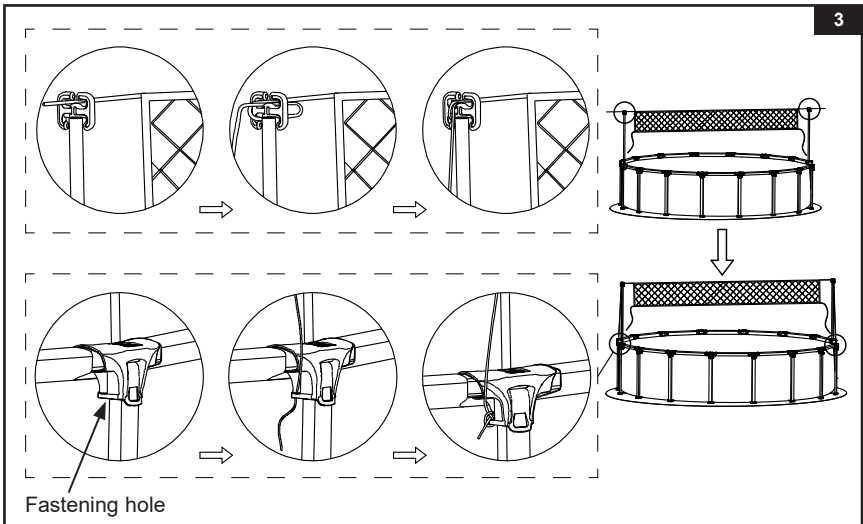

SAVE THESE INSTRUCTIONS