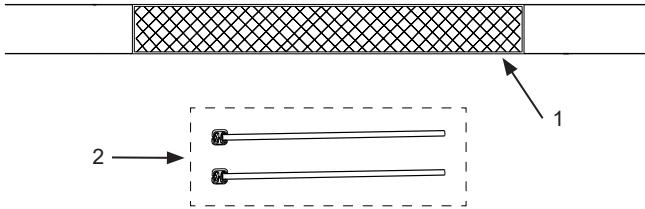

PARTS REFERENCES

Before assembling your product, please take a few minutes to check the contents and become familiar with all the parts.

REF. NO.	DESCRIPTION	QTY.	SPARE PARTS NO.	
			#28094 (16' & 18')	#28095 (20' & 24')
1	VOLLEYBALL NET	1	13613	13649
2	SUPPORT ROD	2	13620	13620
3	VOLLEYBALL	1	10541	10541

NOTE: Drawings for illustration purpose only. Actual product may vary. Not to scale.

VOLLEYBALL NET SETUP

For UltraLuxe round pools 16', 18', 20' & 24' (4.88m, 5.49m, 6.10m & 7.32m).

1. Locate the support rods (2) (see drawing 1.1), and determine the installation points (A & B) according to the pool size (see drawing 1.2).