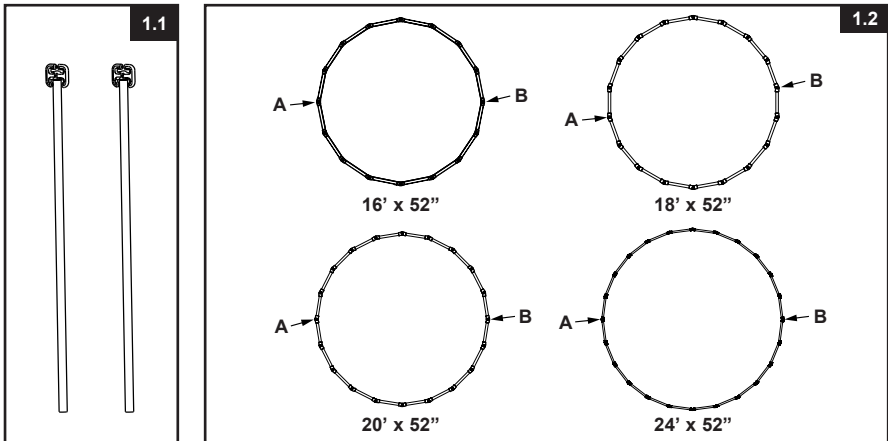

SAVE THESE INSTRUCTIONS