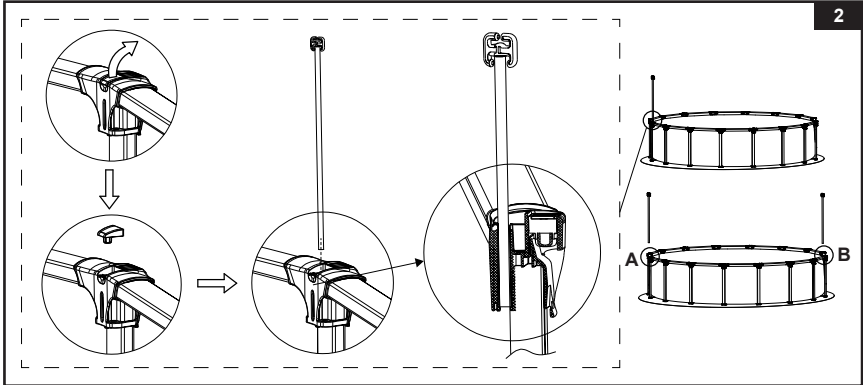

VOLLEYBALL NET SETUP (continued)

2. Identify the T-joints corresponding to the installation point "A and B", and remove the T-joint hole cover from the T-joints. Insert the support rod (2) into the T-joint hole (see drawing 2). Repeat this step for the other support rod and T-joint.

3. Spread out the volleyball net (1) and center the net between the two support rods (2). Wrap one of the ropes around the top of the support rod hook and fasten the end of the rope to the hole located at the bottom of the T-joint (see drawing 3). Adjust the rope to be the same length on both sides. Repeat this step with the other side of the net.