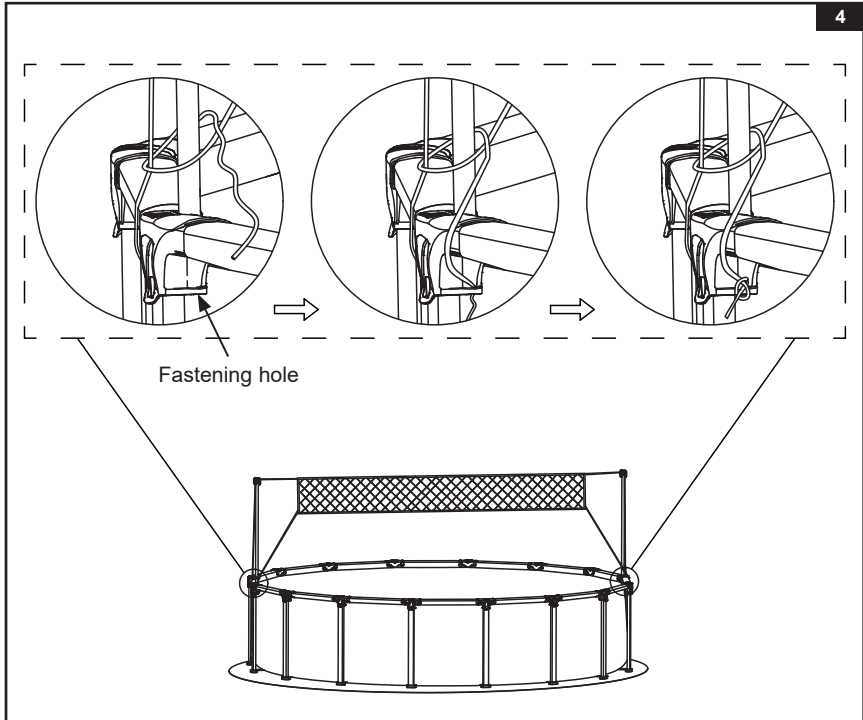

VOLLEYBALL NET SETUP (continued)

4. Wrap the bottom rope around the support rod (2) several times and fasten the end of the rope to the other hole located at the bottom of the T-joint. Adjust the net so that it is centered in the middle of the pool (see drawing 4). Repeat this step with the other side of the net.

SAVE THESE INSTRUCTIONS